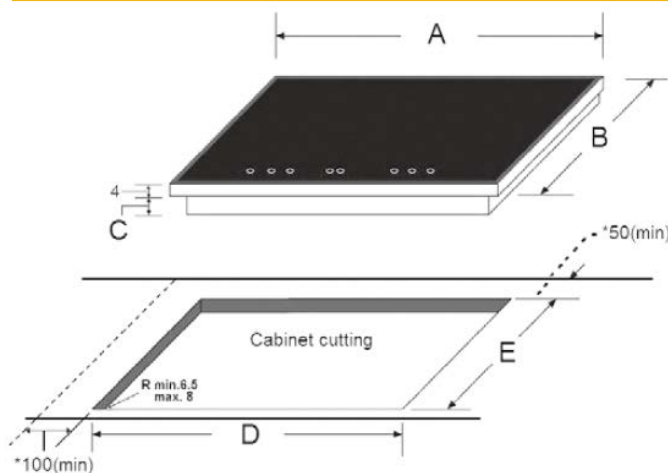

Technical Information

- Total power (maximum): 7200W
- Cooking zones output / diameter:

Zones	Power (W)	Power with booster (W)	Diameter (mm)
Front left	1200	1800	145
Rear left	2200	3200	210
Central	1800	2200	180H x 230W
Right	1800	2200	180H x 230W

** Flexi area: 380H x 230W

- Spur unit: 32A
- Length of power cord: 1000mm
- Product Dimensions (mm): 56H x 580W x 510D
- Cut Out Dimensions (mm): 560W x 490D

Installation Diagram

A	B	C
580	510	52
D	E	
560	490	

Design work with single phase or three phase electrical supply.
* From upper edge of pan support.

Unit: mm
Above diagram is not to scale