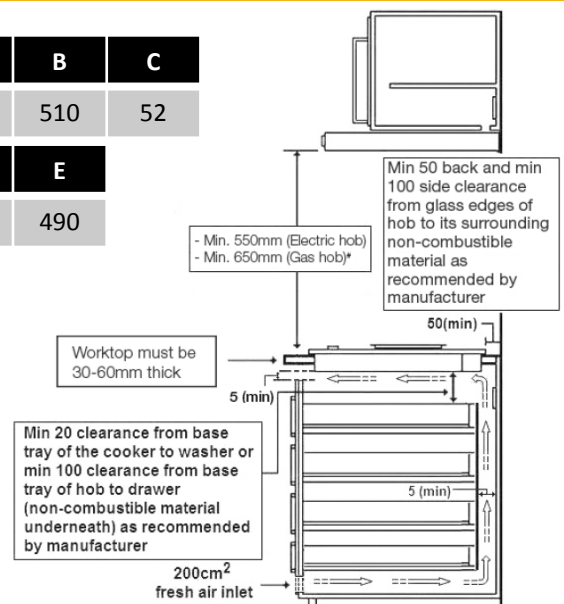

Technical Information

- Total power (maximum): 7200W
- Cooking zones output / diameter:

Zones	Power (W)	Power with booster (W)	Diameter (mm)
Front left	1200	1800	145
Rear left	2200	3200	210
Central	1800	2200	180H x 230W
Right	1800	2200	180H x 230W

** Flexi area: 380H x 230W

- Spur unit: 32A
- Length of power cord: 1000mm
- Product Dimensions (mm): 56H x 580W x 510D
- Cut Out Dimensions (mm): 560W x 490D

Installation Diagram

A	B	C
580	510	52
D	E	
560	490	

Design work with single phase or three phase electrical supply.
* From upper edge of pan support.

Unit: mm
Above diagram is not to scale